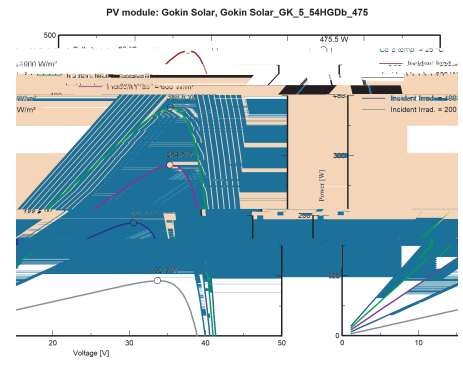

Produ

EC 61215
EC 61730
Regular Production
Surveillance
www.tuv.com
RD 111109433

Engineering Drawings

* L:±2mm W:±2mm Unit:mm

Electrical Characteristics (STC Test)

Gokin

Cable type

Connector type